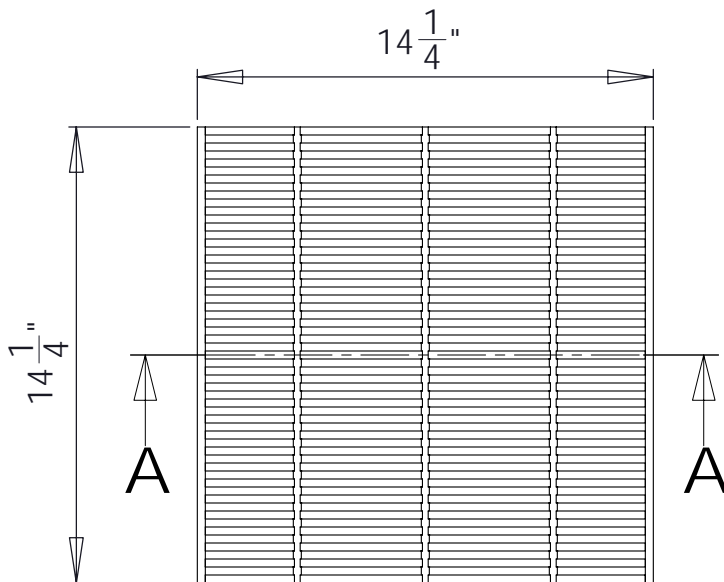

South Bay Foundry

WWW.SOUTHBAYFOUNDRY.COM

PHONE: (619) 956-2780 FAX: (619) 956-2788

E1092G

12x12 HIGH HEEL GRATE

SECTION A-A

GENERAL INFORMATION

*MATERIAL: STEEL ASTM A36
*FINISH: HOT DIP GALVANIZED ASTM A123