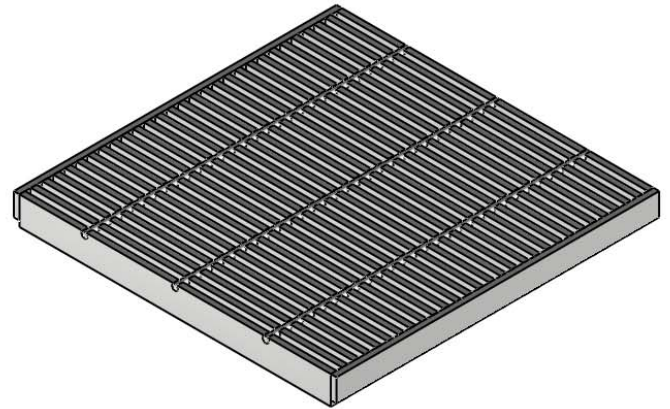

South Bay Foundry

WWW.SOUTHBAYFOUNDRY.COM

PHONE: (619) 956-2780 FAX: (619) 956-2788

E1092G

12x12 HIGH HEEL GRATE

SECTION A-A

GENERAL INFORMATION

*MATERIAL: STEEL ASTM A36
*FINISH: HOT DIP GALVANIZED ASTM A123