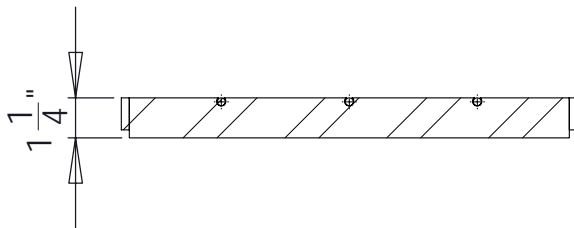

South Bay Foundry

WWW.SOUTHBAYFOUNDRY.COM

PHONE: (619) 956-2780 FAX: (619) 956-2788

E1092G

12x12 HIGH HEEL GRATE

SECTION A-A

GENERAL INFORMATION

*MATERIAL: STEEL ASTM A36
*FINISH: HOT DIP GALVANIZED ASTM A123